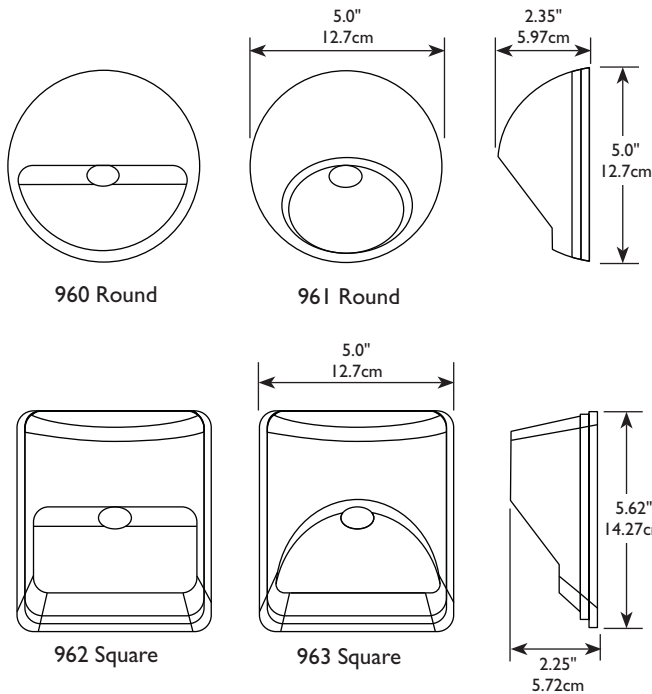

Integral leveling bubble simplifies installation, assuring perfect alignment of each 96 Line steplight.

The 96 Line is UL and CUL listed for Wet Locations.

The 96 Line distributes light forward and away from the luminaire, placing the light on the walkway or interior floor. The 96 Line mounts 18" to 24" above grade, making it ideal for both interior and exterior applications. The graphic to the left illustrates the pattern of light achieved at the 18" mounting height.

## DIMENSIONS